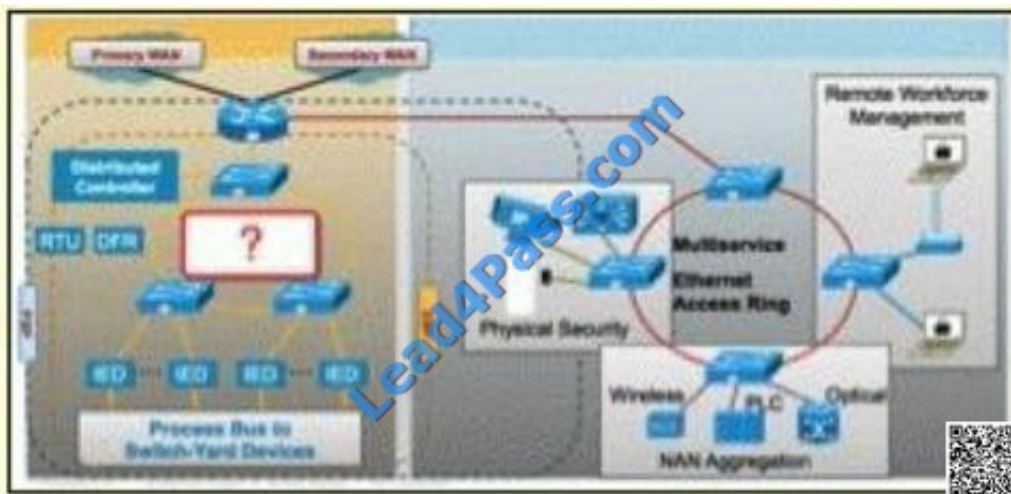

QUESTION 1

Which Cisco IOS software packages are not supported on the Cisco CGR 2010?

- A. UC packages
- B. IP Base
- C. Advanced Security
- D. Advanced IP Services

Correct Answer: A

QUESTION 2

Refer to the exhibit. Which of these best describes the question mark?

- A. local area network
- B. multiservice Ethernet ring
- C. Token Ring network
- D. IEC 61850 station bus

Correct Answer: D

QUESTION 3

Which solution will allow remote engineering support for trouble or fault analysis?

- A. remote engineering access (VPN)
- B. network security
- C. physical access control
- D. network security

Correct Answer: A

QUESTION 4

What is Cisco's overall vision in the Smart Grid market?

- A. To design and architect governmental policies which can be integrated into the power grid.
- B. To design and architect Intelligent Electronic Devices which can be integrated into the power grid.
- C. To design and architect end-to-end solutions which can be integrated into the power grid.
- D. To design and architect point products which can be integrated into the power grid.
- E. To design and architect video cameras, which can be integrated into the power grid.

- Cisco recommended configuration templates.
- Protects against mis-configuration
- Ease of use: User does not need to be familiar with IOS.
- Smart port macros configure Security, QoS and Logging functionality.
- CGS 2520 supports 2 types of smart port macros:
 - Global Macro:
 - Interface Level:
 - IEDs
 - Switches
 - Routers
 - Wireless access point
 - HMI / Desktop
 - Sniffer