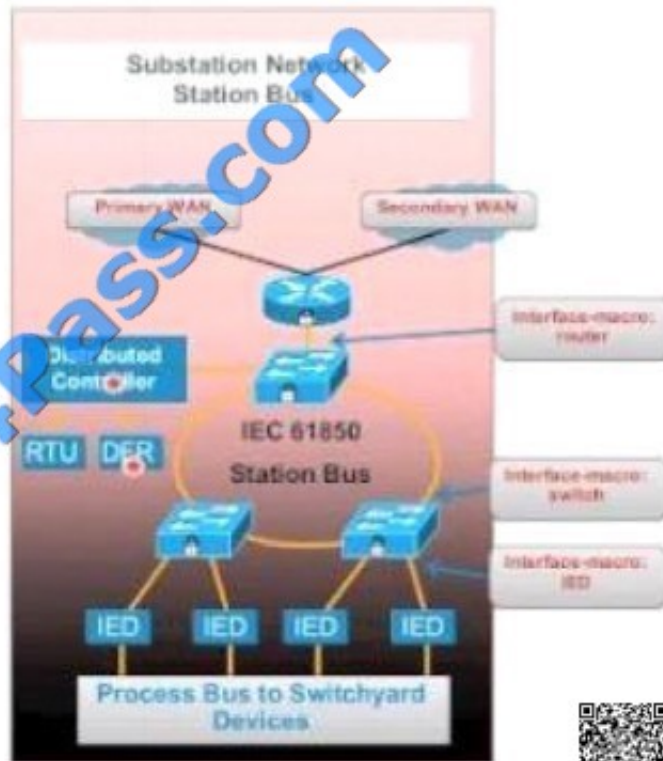

Correct Answer: A

QUESTION 5

How many types of smart port macros are available for the Cisco CGS 2500?

- A. 1 type
- B. 2 types
- C. 3 types
- D. 4 types

Correct Answer: B

Cisco CGS 2500 Series Smart Port Functionality

- Cisco recommended configuration templates.
- Protects against mis-configuration
- Ease of use: User does not need to be familiar with IOS.
- Smart port macros configure Security, QoS and Logging functionality.
- CGS 2520 supports 2 types of smart port macros:
 - Global Macro:
 - Interface Level:
 - IEDs
 - Switches
 - Routers
 - Wireless access point
 - HMI / Desktop
 - Sniffer