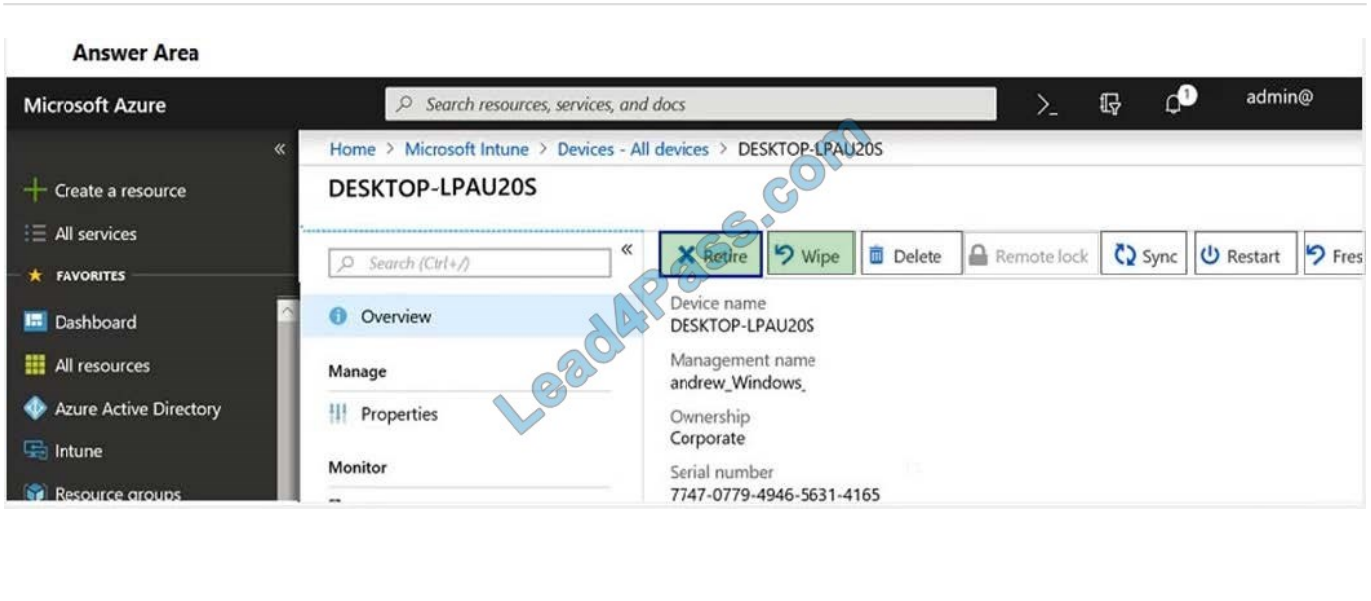

QUESTION 3

A company has an Exchange Server environment. The company plans to migrate to the cloud. You need to recommend a cloud model that meets the following requirements:

1. Upgrade the existing email environment
2. Minimize server and application maintenance Which model should you recommend?
  - A. Platform as a service (PaaS)
  - B. Windows as a service (WaaS)
  - C. Software as a service (SaaS)
  - D. Infrastructure as a service (IaaS)

Correct Answer: C

Reference: <https://www.cmswire.com/cms/information-management/cloud-service-models-iaas-saas-paas-how-microsoft-office-365-azure-fit-in-021672.php>

QUESTION 4

A company deploys Microsoft Azure AD. You enable multi-factor authentication.

You need to inform users about the multi-factor authentication methods that they can use.

Which of the following methods is NOT a valid multi-factor authentication method in Microsoft 365?

- A. Receive an automated call on the desk phone that includes a verification code